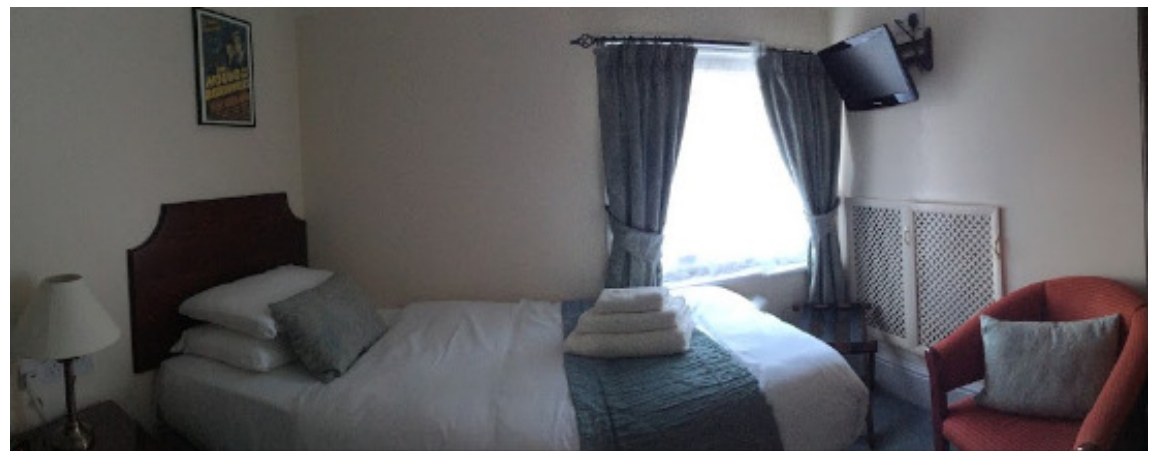

#3 - Sun Hotel

Rate Per Person for 9 nights:

Private Bath

Single	Twin	Double
--------	------	--------

		748
--	--	-----

#4 - The Penthouse

Rate Per Person for 9 nights:		
Private Bath		
Single	Twin	Double
1,209		663

#5 - ABode Canterbury

Rate Per Person for 9 nights:

Private Bath

Single	Twin	Double
1,732		866

#6 – Chaucer House

Rate Per Person for 9 nights:		
Private Bath		
Single	Twin	Double
		1,260

#7 - Greyfriars Lodge

Rate Per Person for 9 nights:		
Private Bath		
Single	Twin	Double
	629	573

#8 - Hawks Lane Lodge

Rate Per Person for 9 nights:

Private Bath

Single	Twin	Double
1,126	646	646

#9 - Pilgrims Hotel

Rate Per Person for 9 nights:

#12 - Millers Arms

Rate Per Person for 9 nights:

Private Bath

Single	Twin	Double
1,063	626	626

#13 - Travelodge Canterbury Chaucer Central

Rate Per Person for 9 nights:		
Private Bath		
Single	Twin	Double
669		334