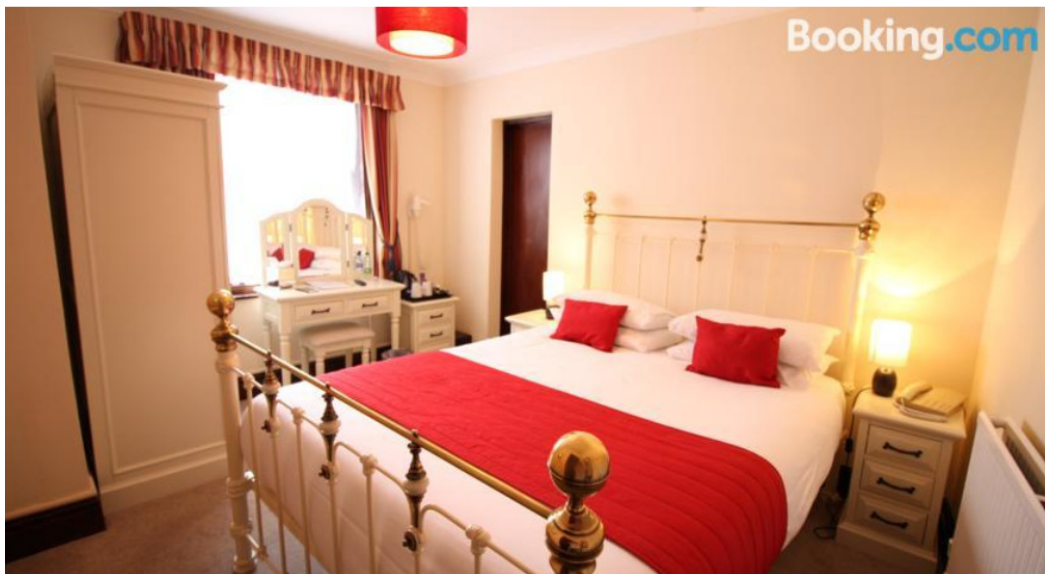

#3 - Sun Hotel

Rate Per Person for 9 nights:

Private Bath

Single	Twin	Double
--------	------	--------

		748
--	--	-----

#4 - The Penthouse

Rate Per Person for 9 nights:		
Private Bath		
Single	Twin	Double
1,209		663

#5 - ABode Canterbury

Rate Per Person for 9 nights:

Private Bath

Single	Twin	Double
1,732		866

#6 – Chaucer House

Rate Per Person for 9 nights:		
Private Bath		
Single	Twin	Double
		1,260

#7 - Greyfriars Lodge

Rate Per Person for 9 nights:		
Private Bath		
Single	Twin	Double
	629	573

#8 - Hawks Lane Lodge

Rate Per Person for 9 nights:

Private Bath

Single	Twin	Double
1,126	646	646

#9 - Pilgrims Hotel

Rate Per Person for 9 nights:

Private Bath

Single	Twin	Double
1,237	794	794

#10 - The Coach House

Rate Per Person for 9 nights:

Private Bath

Single	Twin	Double
748	482	482

#11 – The White House

Rate Per Person for 9 nights:		
Private Bath		
Single	Twin	Double
980		580