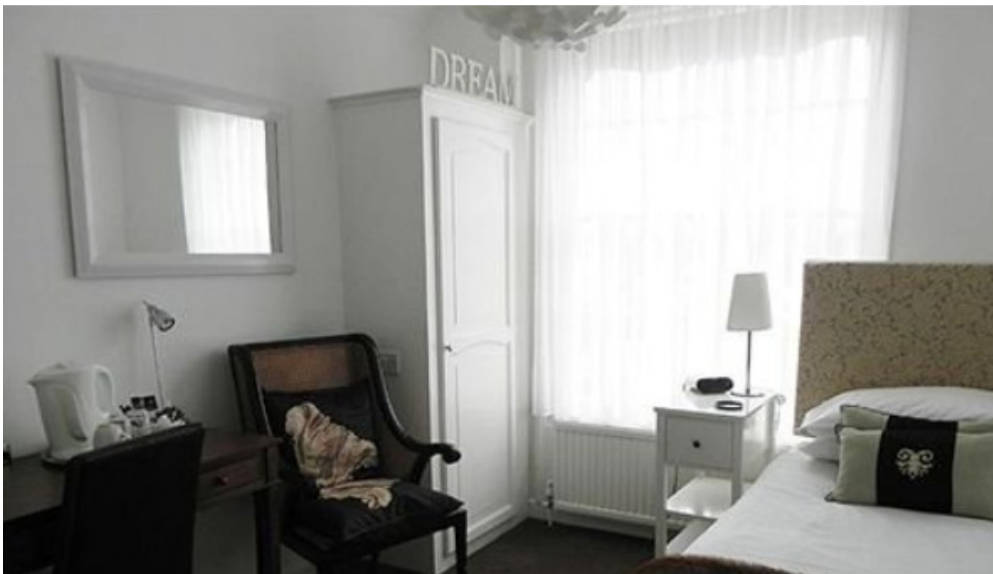

Private Bath

Single	Twin	Double
1,237	794	794

#10 - The Coach House

Rate Per Person for 9 nights:

Private Bath

Single	Twin	Double
748	482	482

#11 – The White House

Rate Per Person for 9 nights:		
Private Bath		
Single	Twin	Double
980		580