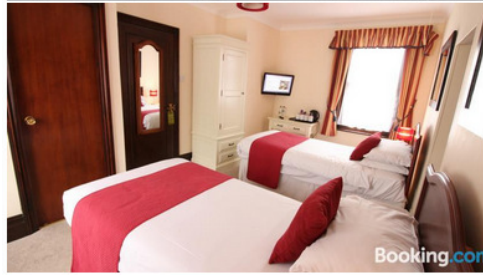

#3 - Sun Hotel

Rate Per Person for 9 nights:

Private Bath

Single	Twin	Double
--------	------	--------

		748
--	--	-----

#4 - The Penthouse

Rate Per Person for 9 nights:		
Private Bath		
Single	Twin	Double
1,209		663

#5 - ABode Canterbury

Rate Per Person for 9 nights:

Private Bath

Single	Twin	Double
1,732		866

#6 – Chaucer House

Rate Per Person for 9 nights:		
Private Bath		
Single	Twin	Double
		1,260

#7 - Greyfriars Lodge

Rate Per Person for 9 nights:		
Private Bath		
Single	Twin	Double
	629	573

#8 - Hawks Lane Lodge

Rate Per Person for 9 nights:

Private Bath

Single	Twin	Double
1,126	646	646

#9 - Pilgrims Hotel

Rate Per Person for 9 nights:

Private Bath

Single	Twin	Double
1,237	794	794

#10 - The Coach House

Rate Per Person for 9 nights:

Private Bath

Single	Twin	Double
748	482	482

#11 – The White House

Rate Per Person for 9 nights:		
Private Bath		
Single	Twin	Double
980		580