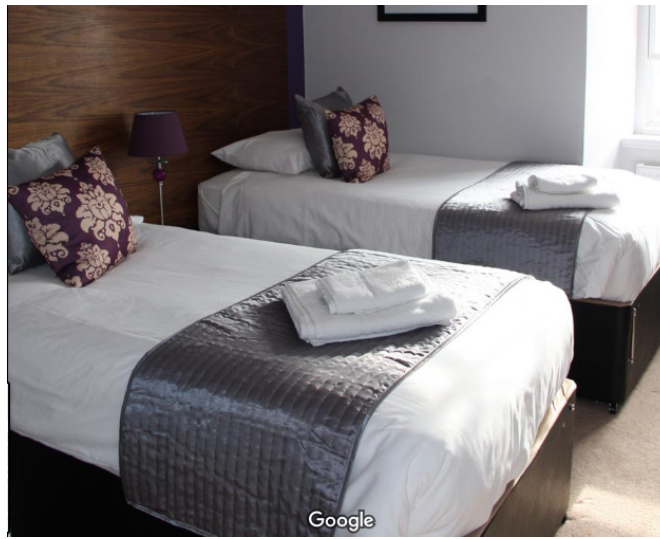

#1 - Canterbury Cathedral Lodge Hotel

Rate Per Person for 9 nights:		
Private Bath		
Single	Twin	Double
1,188	806	806