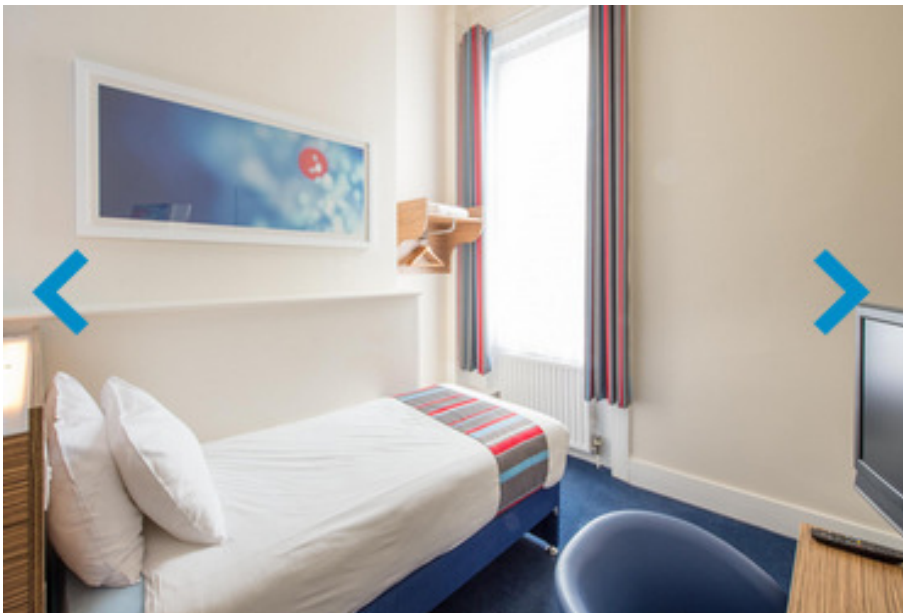

#3 - Sun Hotel

Rate Per Person for 9 nights:

Private Bath

Single	Twin	Double
--------	------	--------

		748
--	--	-----

#4 - The Penthouse

Rate Per Person for 9 nights:		
Private Bath		
Single	Twin	Double
1,209		663

Rate Per Person for 9 nights:		
Private Bath		
Single	Twin	Double
	629	573

#8 - Hawks Lane Lodge

Rate Per Person for 9 nights:

Private Bath

Single	Twin	Double
1,126	646	646

#9 - Pilgrims Hotel

Rate Per Person for 9 nights:

#12 - Millers Arms

Rate Per Person for 9 nights:

Private Bath

Single	Twin	Double
1,063	626	626

#13 - Travelodge Canterbury Chaucer Central

Rate Per Person for 9 nights:		
Private Bath		
Single	Twin	Double
669		334