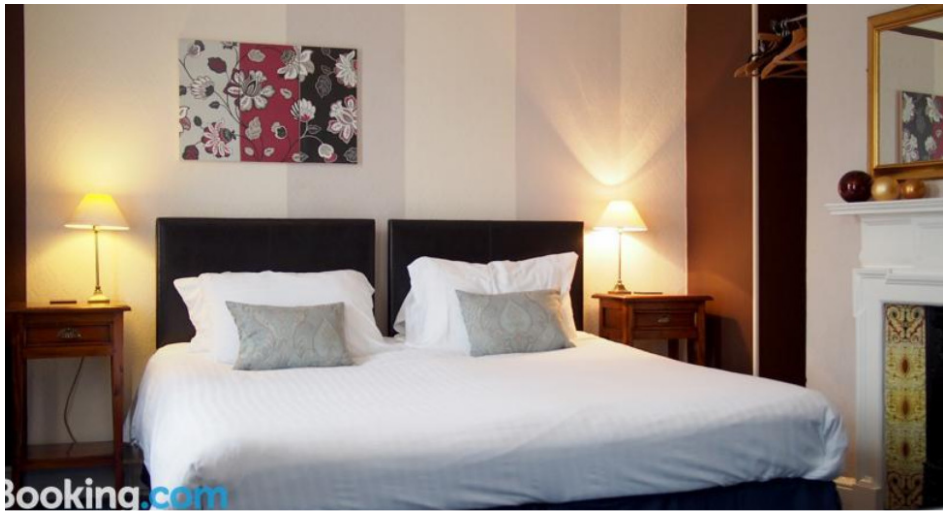

#3 - Sun Hotel

Rate Per Person for 9 nights:

Private Bath

Single	Twin	Double
--------	------	--------

		748
--	--	-----

#4 - The Penthouse

Rate Per Person for 9 nights:		
Private Bath		
Single	Twin	Double
1,209		663

Rate Per Person for 9 nights:		
Private Bath		
Single	Twin	Double
	629	573

#8 - Hawks Lane Lodge

Rate Per Person for 9 nights:

Private Bath

Single	Twin	Double
1,126	646	646

#9 - Pilgrims Hotel

Rate Per Person for 9 nights:

Private Bath

Single	Twin	Double
1,237	794	794

#10 - The Coach House

Rate Per Person for 9 nights:

Private Bath

Single	Twin	Double
748	482	482

#11 – The White House

Rate Per Person for 9 nights:		
Private Bath		
Single	Twin	Double
980		580

#12 - Millers Arms

Rate Per Person for 9 nights:

Private Bath

Single	Twin	Double
1,063	626	626

#13 - Travelodge Canterbury Chaucer Central

Rate Per Person for 9 nights:		
Private Bath		
Single	Twin	Double
669		334